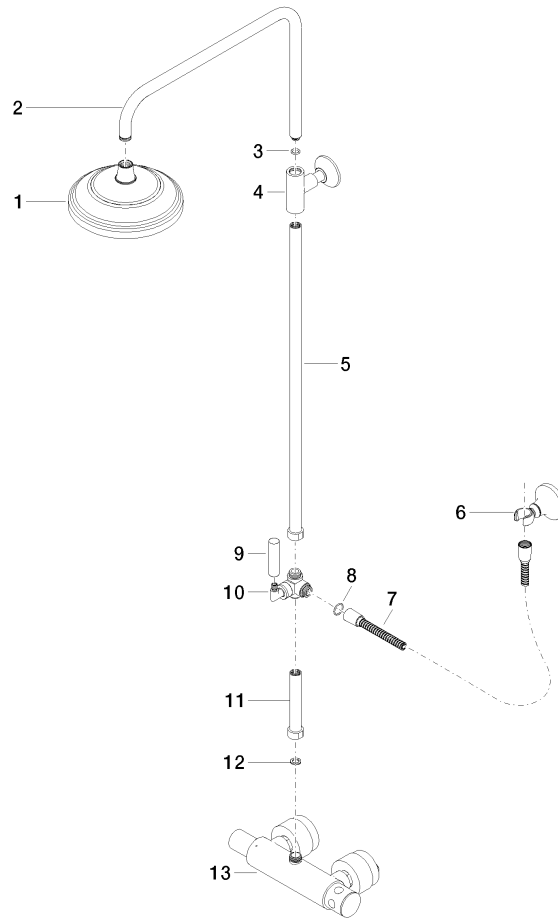

ST 050 304 5360

- shower with fixed riser projection 420mm
- rain shower Ø 200 mm
- rain shower with anti-scale system
- max. rainshower flow 6.8 l/min
- rotary diverter for fixed-riser shower/hand shower
- height of fittings up to rain shower (bottom edge) 985mm
- height of fittings up to top edge of elbow 1160mm
- two-part push-on rosette Ø 65 mm
- rosette for shower holder Ø 65mm
- rosette for wall mounting Ø 60mm
- gauge 150 mm - 13 mm
- metal shower hose 1250mm with integrated anti-twist protection
- 1/2" connection
- Pipe diameter 20 mm

1:10

Flow rate chart

Codes & Standards

ASME A112.18.1/CSA B125.1	California Energy Commission (CEC)
---------------------------------	--

ST 050 304 5360

Spare parts list

No.	Item Number	Name	Quantity used	Delivery time
1	04 12 05 038 30-09	shower	1	40
2	04 28 22 101 20-09	spout	1	40
3	90 14 10 011 00 90	seal	1	2
4	90 17 11 037 01-09	holder	1	-
Spare part can no longer be ordered, please order the replacement item				
5	90 28 22 104 00-09	pipe	1	-
Spare part can no longer be ordered, please order the replacement item				
6	90 17 09 045 01-09	diverter	1	40
7	09 30 30 064-09	screw	1	40
8	09 18 20 011-09	base	1	40
9	09 28 22 013 90	pipe	1	2
10	11 170 370-09	MADISON Lever insert - Durabronz (23kt Gold)	1	40
11	09 30 30 062-09	screw	1	40
12	09 14 10 122 90	seal	1	2
13	28 104 970-09	Metal shower hose 1/2" x 1/2" x 1250 mm - Durabronz (23kt Gold)	1	40
14	28 050 410-09	holder	1	60
15	90 28 22 103 00-09	pipe	1	-
Spare part can no longer be ordered, please order the replacement item				
16	90 14 20 002 00 90	seal	1	2
17	04 17 01 044 01-09	fitting	1	40