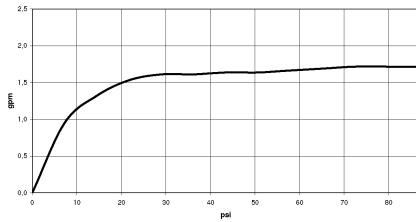

1:10

Flow rate chart

Codes & Standards

ASME A112.18.1/CSA B125.1	California Energy Commission (CEC)
---------------------------------	--

ST 050 304 5360

Spare parts list

No.	Item Number	Name	Quantity used	Delivery time
1	04 12 05 038 30-09	shower	1	40
2	04 28 22 101 20-09	spout	1	40
3	90 14 10 011 00 90	seal	1	2
4	90 17 11 037 01-09	holder	1	-
Spare part can no longer be ordered, please order the replacement item				
5	90 28 22 104 00-09	pipe	1	-
Spare part can no longer be ordered, please order the replacement item				
6	90 17 09 045 01-09	diverter	1	40
7	09 30 30 064-09	screw	1	40
8	09 18 20 011-09	base	1	40
9	09 28 22 013 90	pipe	1	2
10	11 170 370-09	MADISON Lever insert - Durabronz (23kt Gold)	1	40
11	09 30 30 062-09	screw	1	40
12	09 14 10 122 90	seal	1	2
13	28 104 970-09	Metal shower hose 1/2" x 1/2" x 1250 mm - Durabronz (23kt Gold)	1	40
14	28 050 410-09	holder	1	60
15	90 28 22 103 00-09	pipe	1	-
Spare part can no longer be ordered, please order the replacement item				
16	90 14 20 002 00 90	seal	1	2
17	04 17 01 044 01-09	fitting	1	40