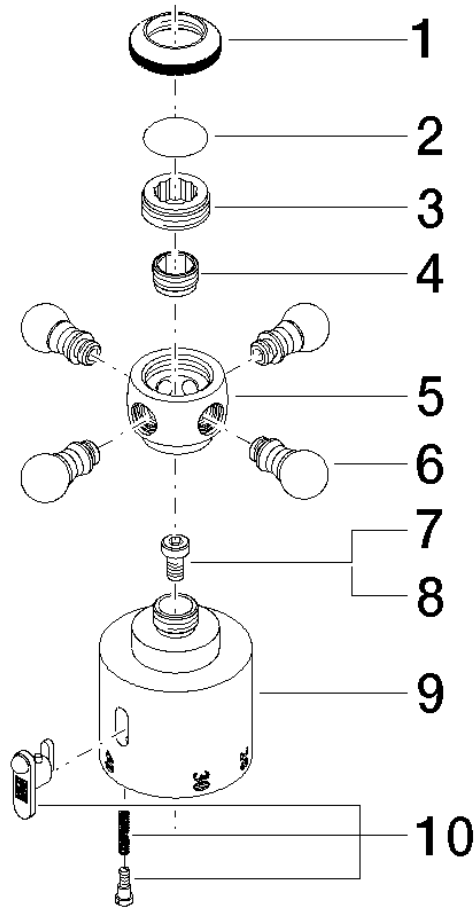

ST 050 304 5360

Parts for other finishes can be found here: [Chrome](#)

Spare parts list

No.	Item Number	Name	Quantity used	Delivery time
1	09 20 36 005-09	handle	1	40
2	09 26 01 016 90	accessories	1	2
3	09 20 83 006 90	handle	1	2
4	09 24 03 119 90	nipple	1	2
6	09 20 36 004-09	handle	4	40
7	90 30 30 027 00 90	screw	1	2
8	09 30 33 004 90	screw	1	2
10	90 21 33 020 00 90	handle	1	2