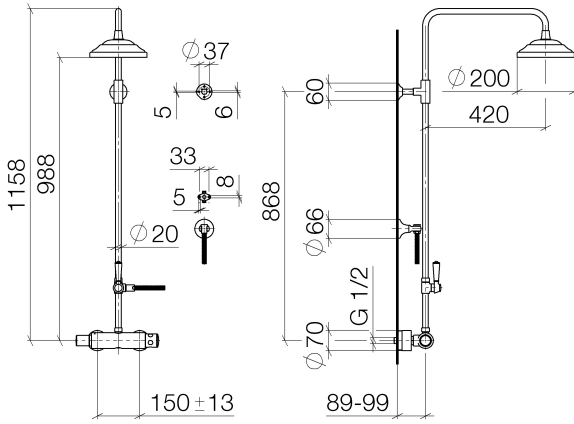

ST 050 304 5360

- shower with fixed riser projection 420mm
 - overhead shower: rain flow
 - rain shower Ø 200 mm
 - rain shower with anti-scale system
 - max. rainshower flow 6.8 l/min
 - rotary diverter for fixed-riser shower/hand shower
 - height of fittings up to rain shower (bottom edge) 985mm
 - height of fittings up to top edge of elbow 1160mm
 - two-part push-on rosette Ø 65 mm
 - rosette for shower holder Ø 65mm
 - rosette for wall mounting Ø 60mm
 - gauge 150 mm - 13 mm
 - metal shower hose 1250mm with integrated anti-twist protection
 - 1/2" connection
 - Pipe diameter 20 mm
 - This product reduces water consumption by % (compared to requirements of EPAct '92)
 - This product can contribute to Water Use Reduction in LEED® Green Building Rating
- Intrinsic protection against back flow.**

1:10

Flow rate chart

Codes & Standards

ASME A112.18.1/CSA B125.1	California Energy Commission (CEC)
---------------------------------	--

ST 050 304 5360

Spare parts list

No.	Item Number	Name	Quantity used	Delivery time
1	04 12 05 038 30-09	shower	1	40
2	04 28 22 101 20-09	spout	1	40
3	90 14 10 011 00 90	seal	1	2
4	90 17 11 037 01-09	holder	1	-
Spare part can no longer be ordered, please order the replacement item				
5	90 28 22 104 00-09	pipe	1	-
Spare part can no longer be ordered, please order the replacement item				
6	90 17 09 045 01-09	diverter	1	40
7	09 30 30 064-09	screw	1	40
8	09 18 20 011-09	base	1	40
9	09 28 22 013 90	pipe	1	2
10	11 170 370-09	MADISON Lever insert - Durabronz (23kt Gold)	1	40
11	09 30 30 062-09	screw	1	40
12	09 14 10 122 90	seal	1	2
13	28 104 970-09	Metal shower hose 1/2" x 1/2" x 1250 mm - Durabronz (23kt Gold)	1	40
14	28 050 410-09	holder	1	60
15	90 28 22 103 00-09	pipe	1	-
Spare part can no longer be ordered, please order the replacement item				
16	90 14 20 002 00 90	seal	1	2
17	04 17 01 044 01-09	fitting	1	40